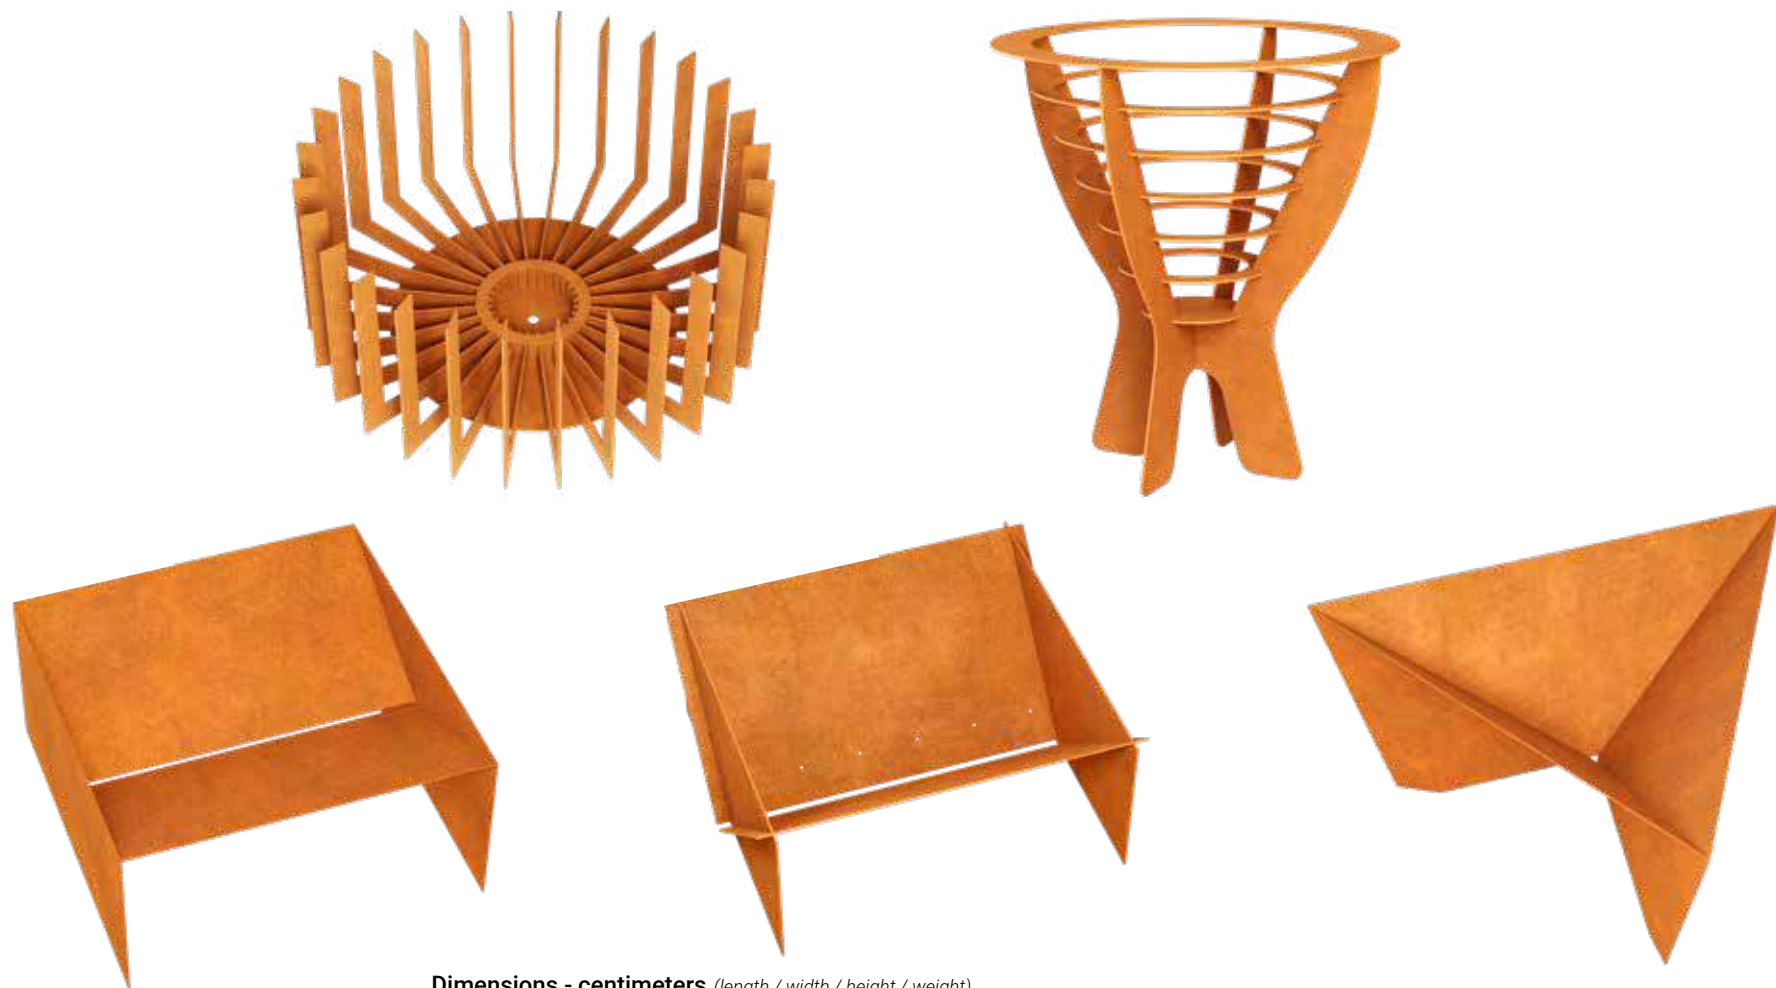

- Cortenstahl 3mm
- Individuelle Größen
- Erhältlich in RAL pulverbeschichtet

Dimensions - centimeters (length / width / height / weight)

CU3133	70x60x30	30 kg	CU3136	60x60x33	16 kg
CU3134	57x57x63	17,5 kg	CU3137	47x47x23	12 kg
CU3135	80x81x40	45 kg